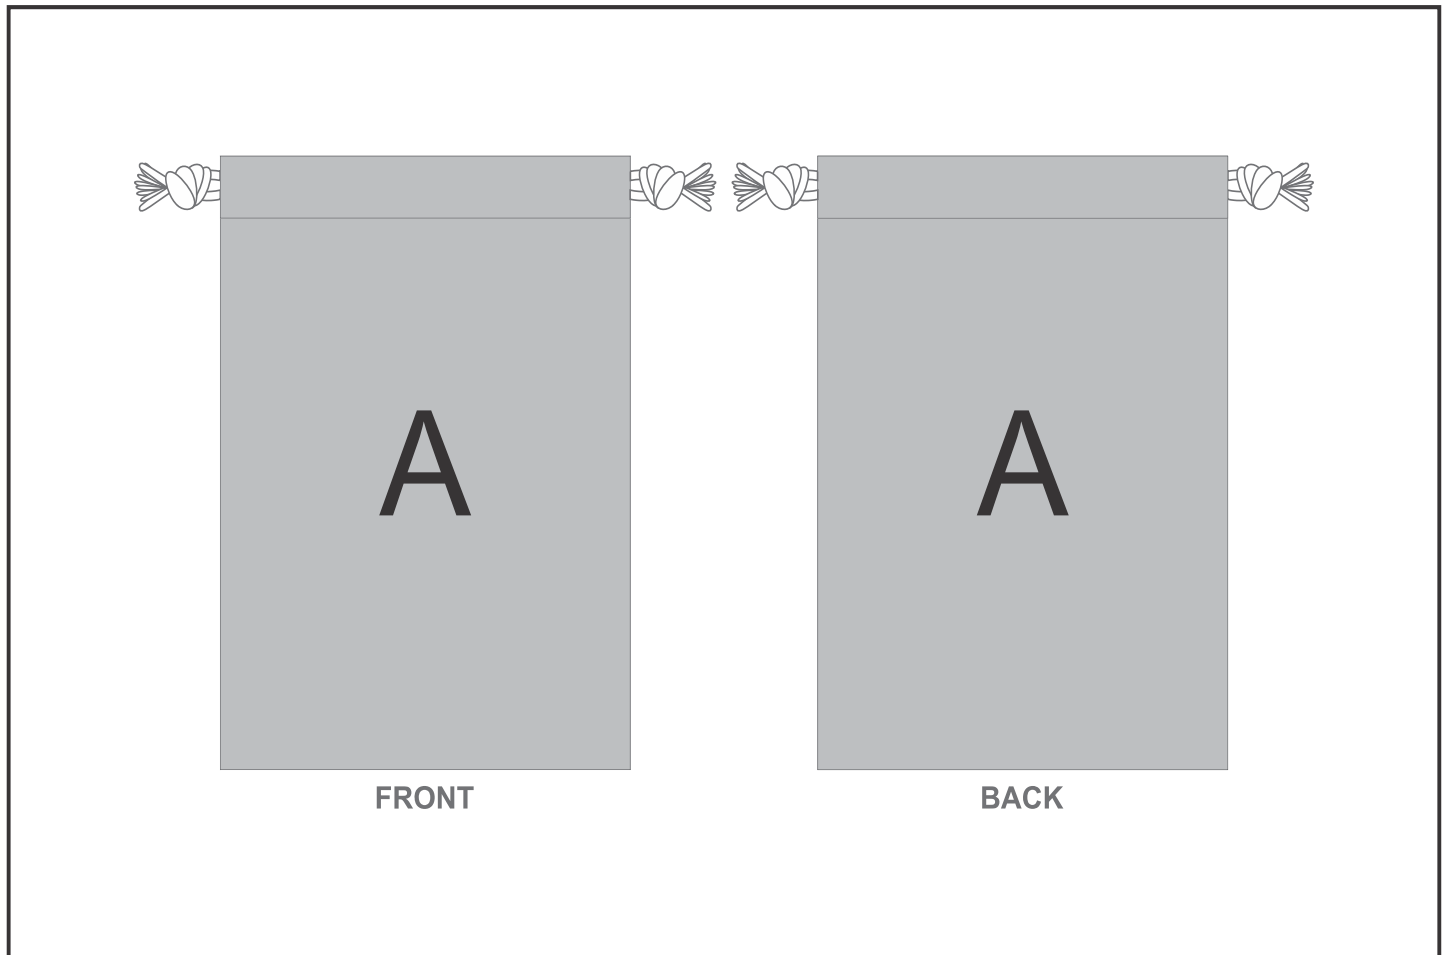

BC-HP-86-G

Hoppla Atlantic Mini Polyester Drawstring Pouch

Need to know:

- Includes 1-Position Sublimation (setup fees apply)
- Please Note: We cannot guarantee 100% logo Alignment on all Brandable Panels

Branding Options:

Position	Branding Method (Branding Code)	No. of Colours	Dimension
A	Custom Sublimation A (CPSUB-A)	Full Colour	165mm wide x 405mm high